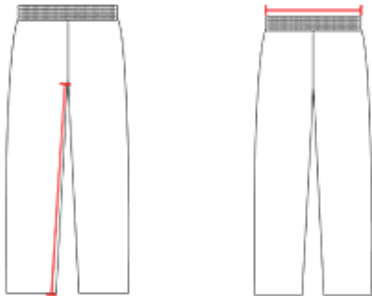

605PY YOUTH YOUTH BASEBALL PANT

- 100% Double Knit 12 Oz. Polyester
- Double Knee Construction
- Five Pro-Style Belt Loops
- Zipper fly two snap closure
- Two Double Welting Set-In Back Pocket
- 2 1/2" Elastic Waistband

COLORS

SPECIFICATIONS

	XXS	XS	S	M	L	XL
Piece Weight measured in pounds	0.75	0.75	0.75	0.75	0.75	0.75
Case Count # of units per case	38	38	38	38	38	38

HOW TO MEASURE

These product specifications reference a product's measurements. For sizing information and guidance, please reference our sizing charts.

WAIST WIDTH

Measured across the top of the waist opening.

INSEAM

Measured from crotch point to bottom leg opening.