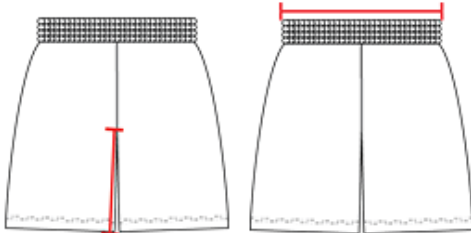

224500 YOUTH B-CORE 4" YOUTH SHORT

- 100% Polyester moisture management/odor protection performance fabric
- 2" covered elastic waistband
- Athletic cut and superior mt
- Badger heat seal logo on left hip
- Double-needle hem
- 4" inseam

COLORS

BK

GR

NY

SPECIFICATIONS

Piece Weight
measured in pounds

Case Count
of units per case

HOW TO MEASURE

These product specifications reference a product's measurements. For sizing information and guidance, please reference our sizing charts.

INSEAM

Measured from crotch point to bottom leg opening.

WAIST WIDTH

Measured across the top of the waist opening.