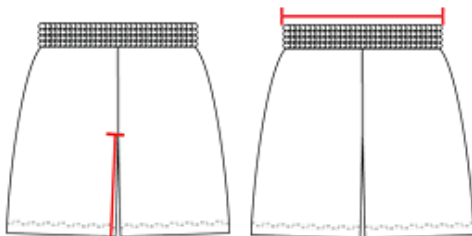

HOW TO MEASURE

These product specifications reference a product's measurements. For sizing information and guidance, please reference our sizing charts.

INSEAM

Measured from crotch point to bottom leg opening.

WAIST WIDTH

Measured across the top of the waist opening.