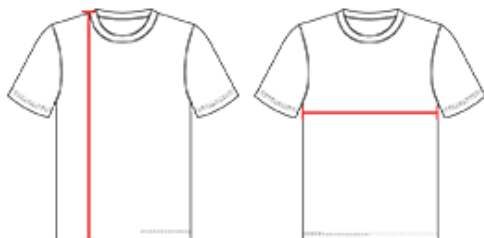

#VTJ100Y YOUTH YOUTH CUT BLOCK SLEEVELESS VOLLEYBALL JERSEY

- 100% Extreme Micromber Cationic Colorfast Polyester Interlock With Moisture Management Fibers
- Sleeveless Jersey With Contrast Color Self-Material White Side Inserts Angled Toward Front Of Jersey
- Contrast Color Self-Material Set-In Collar With Body Color Insert
- Body Fabric Has Powerful Stretch And Recovery for Full Range Of Motion In All Areas

COLORS

SPECIFICATIONS

	S	M	L	XL
Piece Weight measured in pounds	0.51	0.51	0.51	0.51
Case Count # of units per case	200	200	200	200

HOW TO MEASURE

These product specifications reference a product's measurements. For sizing information and guidance, please reference our sizing charts.

BODY LENGTH

Measured on the front from the shoulder/neck intersection to the bottom of the garment.

CHEST WIDTH

Measured across the chest, 1" below the armhole seam.