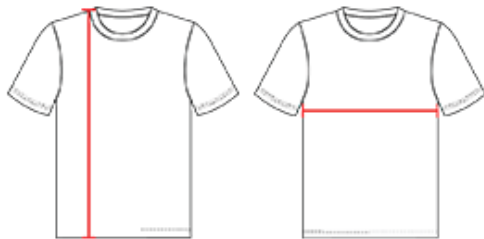

HOW TO MEASURE

These product specifications reference a product's measurements.
For sizing information and guidance, please reference our sizing charts.

BODY LENGTH

Measured on the front from the shoulder/neck intersection to the bottom of the garment.

CHEST WIDTH

Measured across the chest, 1" below the armhole seam.