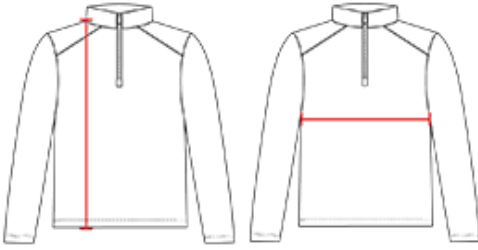

210200 YOUTH

B-CORE YOUTH 1/4 ZIP

- Badger heat seal logo on left sleeve
- Badger Sport paneled shoulder for maximum movement
- 100% polyester moisture management/antimicrobial performance fabric
- Self-fabric collar with 6" locking zipper
- Contrast zipper and inner collar

COLORS

SPECIFICATIONS

	XS	S	M	L	XL
Piece Weight measured in pounds	0.25	0.25	0.25	0.25	0.25
Spec Body Length measured in inches	21	23	25	26	27
Spec Chest Width measured in inches	15	16	17	18	19
Case Count # of units per case	36	36	36	36	36

HOW TO MEASURE

These product specifications reference a product's measurements.
For sizing information and guidance, please reference our sizing charts.

BODY LENGTH

Measured on the front from the shoulder/neck intersection to the bottom of the garment.