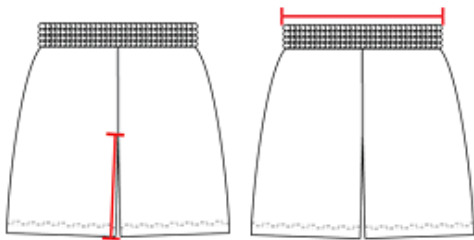

420600 MEN'S OMBRESHORT

- 100% Sublimated Polyester moisture management/ antimicrobial performance fabric
- Athletic cut & superior mt
- Double-needle hem
- 2 inches Covered elastic waistband & drawcord
- Badger heat seal logo on left hip

COLORS

SPECIFICATIONS

COLOR	XS	S	M	L	XL	2XL	3XL	4XL
Piece Weight measured in pounds	0.00	0.00	0.00	0.00	0.00	0.00	0.00	0.00
Case Count # of units per case	1	1	1	1	1	1	1	1

HOW TO MEASURE

These product specifications reference a product's measurements. For sizing information and guidance, please reference our sizing charts.

INSEAM

Measured from crotch point to bottom leg opening.

WAIST WIDTH

Measured across the top of the waist opening.