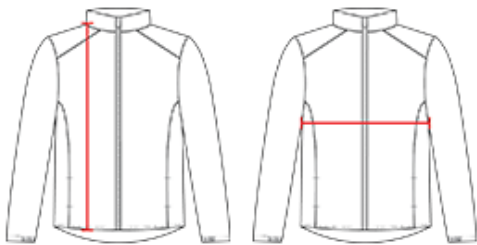

265000 YOUTH SOFTSHELL SPORT YOUTH JACKET

- 90% Polyester/10% Spandex soft shell fabric
- Badger sport shoulder for maximum movement
- Self-fabric collar with full length locking zipper
- Front covered zip pockets with headset opening
- Cuffs feature smooth hem front with elastic on back half
- Bungee cord and hidden toggle on left side Drop-tail hem
- Embroidered Badger logo on left sleeve

COLORS

SPECIFICATIONS

	XS	S	M	L	XL
Piece Weight measured in pounds	0.00	0.00	0.00	0.00	0.00
Case Count # of units per case	1	1	1	1	1

HOW TO MEASURE

These product specifications reference a product's measurements. For sizing information and guidance, please reference our sizing charts.

BODY LENGTH

Measured on the front from the shoulder/neck intersection to the bottom of the garment.

CHEST WIDTH

Measured across the chest, 1" below the armhole seam.