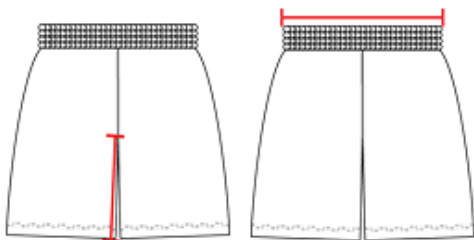

HOW TO MEASURE

These product specifications reference a product's measurements. For sizing information and guidance, please reference our sizing charts.

INSEAM

Measured from crotch point to bottom leg opening.

WAIST WIDTH

Measured across the top of the waist opening.