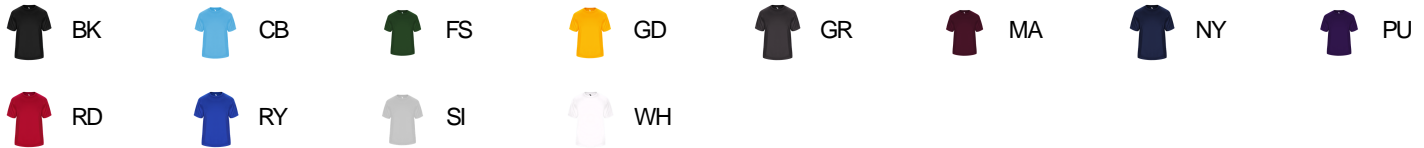

417000 MEN'S VENTBACKTEE

- Badger heat seal logo on left sleeve
- Self-fabric collar
- Badger Sport paneled shoulder for maximum movement
- 100% polyester moisture management/antimicrobial performance fabric
- Double-needle hem
- 100% Polyester Arrow mesh fabric vented back for breathability

COLORS

SPECIFICATIONS

	XS	S	M	L	XL	2XL	3XL	4XL
Piece Weight measured in pounds	0.36	0.36	0.36	0.36	0.36	0.36	0.36	0.36
Spec Body Length measured in inches	28	29	30	31	32	33	34	35
Spec Chest Width measured in inches	17	19	21	23	25	27	29	31
Case Count # of units per case	36	36	36	36	36	36	24	36