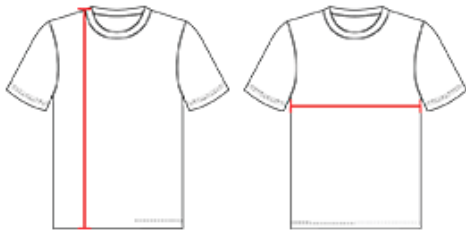

These product specifications reference a product's measurements.
For sizing information and guidance, please reference our sizing charts.

BODY LENGTH

Measured on the front from the shoulder/neck intersection to the bottom of the garment.

CHEST WIDTH

Measured across the chest, 1" below the armhole seam.