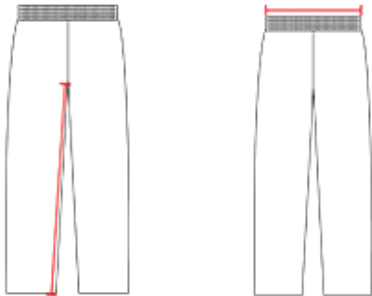

221500 YOUTH ATHLETIC FLEECE YOUTH JOGGER PANT

- 9.5 oz. Ringspun 60% cotton/ 40% Polyester
- Tapered mt in lower leg
- Reinforced Spandex rib knit cuffs
- Two deep side pockets
- Covered elastic waistband with drawcord
- Embroidered badger logo on left hip

COLORS

SPECIFICATIONS

COLOR	XS	S	M	L	XL
Piece Weight measured in pounds	0.00	0.00	0.00	0.00	0.00
Case Count # of units per case	1	1	1	1	1

HOW TO MEASURE

These product specifications reference a product's measurements. For sizing information and guidance, please reference our sizing charts.

WAIST WIDTH

Measured across the top of the waist opening.

INSEAM

Measured from crotch point to bottom leg opening.