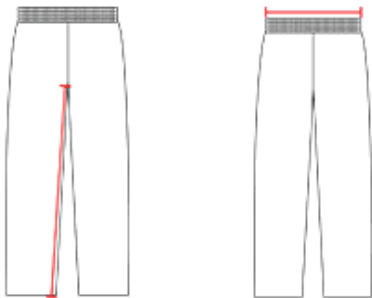

HOW TO MEASURE

These product specifications reference a product's measurements. For sizing information and guidance, please reference our sizing charts.

WAIST WIDTH

Measured across the top of the waist opening.

INSEAM

Measured from crotch point to bottom leg opening.