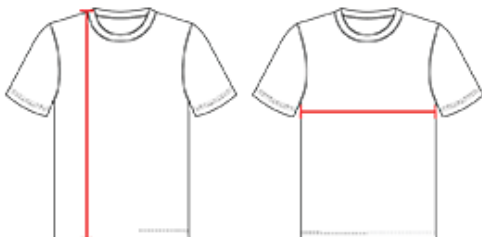

#775A MEN'S ADULT RECRUIT GAME JERSEY

- Full length PROF-FLEX CUT tailored jersey
- Lightweight High Abrasion resistant AR-TECH front and back body fabric
- Double thickness mechanical STRETCH DAZZLE fabric
- Contrast color elastic sleeve opening
- 4-way stretch mesh fabric bottom body/front/back/side inserts/underarm and upper back for breathability/durability and full range of motion
- Contrast insert collar
- Cover seamed throughout for additional strength and appearance

COLORS

SPECIFICATIONS

	S	M	L	XL	2XL	3XL
Piece Weight measured in pounds	0.00	0.00	0.00	0.00	0.00	0.00
Case Count # of units per case	1	1	1	1	1	1

HOW TO MEASURE

These product specifications reference a product's measurements. For sizing information and guidance, please reference our sizing charts.

BODY LENGTH

Measured on the front from the shoulder/neck intersection to the bottom of the garment.

CHEST WIDTH

Measured across the chest, 1" below the armhole seam.