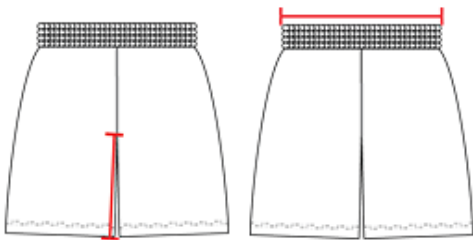

588P MEN'S MENSREVERSIBLEBASKETBALL SHORT

- 100% Extreme Plaited Knit Cationic Colorfast Polyester With Moisture Management Fibers
- 100% Extreme Pin Dot Mesh Cationic Polyesterwith Moisture Management Fibers
- Two Color Double Ply Fully Reversible Short
- Two 3/4" Contrast Color Straight Side Stripes Starting At Bottom Of Waistband And Finishing 2" From Hem
- 2" Extreme Pin Dot Mesh Side Inserts
- 3/4" Contrast Color Stripe Around Bottom Of Short-Comes To V-Notch At Sides

COLORS

SPECIFICATIONS

COLOR	S	S	M	M	M	L	L	L	XL	XL	2XL	3XL
Piece Weight measured in pounds	0.51	0.51	0.51	0.51	0.51	0.51	0.51	0.51	0.51	0.51	0.51	0.51
Case Count # of units per case	50	60	50	60	200	40	100	200	60	40	30	20

HOW TO MEASURE

These product specmctions reference a product's measurements. For sizing information and guidance, please reference our sizing charts.

INSEAM

Measured from crotch point to bottom leg opening.

WAIST WIDTH

Measured across the top of the waist opening.