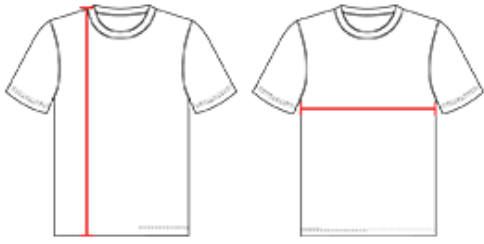

419600 WOMEN'S BLEND WOMEN'S TEE

- Badger heat seal logo on left sleeve
- Self-fabric collar
- Badger Sport paneled shoulder for maximum movement
- Double-needle hem
- 100% Sublimated Polyester moisture management/antimicrobial fabric

COLORS

SPECIFICATIONS

COLOR	XS	S	M	L	XL	2XL
Piece Weight measured in pounds	0.36	0.36	0.36	0.36	0.36	0.36
Spec Body Length measured in inches	25	26	27	28	29	30
Spec Chest Width measured in inches	16	17.5	19	21	23	25
Case Count # of units per case	36	36	36	36	36	36

HOW TO MEASURE

These product specifications reference a product's measurements.
For sizing information and guidance, please reference our sizing charts.

BODY LENGTH

Measured on the front from the shoulder/neck intersection to the bottom of the garment.