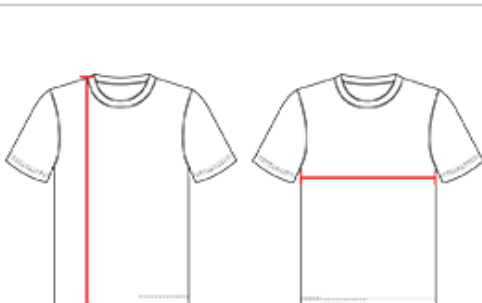

220000 YOUTH SPLITTER YOUTH TEE

- 100% polyester moisture management/antimicrobial performance fabric
- Sublimated back body
- Badger sport shoulder for maximum movement
- Self-fabric collar
- Double-needle hem
- Badger heat seal logo on left sleeve

COLORS

SPECIFICATIONS

	XS	S	M	L	XL
Piece Weight measured in pounds	0.25	0.25	0.25	0.25	0.25
Spec Body Length measured in inches	21	23	25	26	27
Spec Chest Width measured in inches	15	16	17	18	19
Case Count # of units per case	36	36	36	36	36

HOW TO MEASURE

These product specifications reference a product's measurements. For sizing information and guidance, please reference our sizing charts.

BODY LENGTH

Measured on the front from the shoulder/neck intersection to the bottom of the garment.

CHEST WIDTH

Measured across the chest, 1" below the armhole seam.