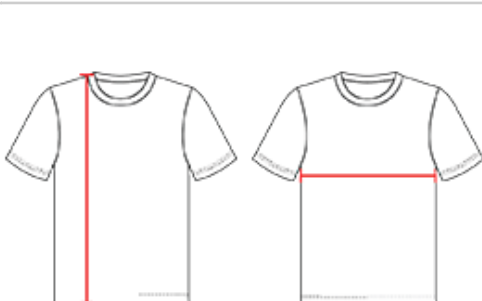

617600 WOMEN'S STRIKER WOMEN'S PLACKET

- May be branded Alleson Athletic on the inside - all other aspects of the product will remain the same
- Two-button placket with piping detail
- Contrasting arrow mesh sleeve & back collar inserts
- 100% polyester moisture management/antimicrobial performance fabric
- 100% Polyester Arrow Mesh vented back for breathability
- Double-needle hem

COLORS

SPECIFICATIONS

	XS	S	M	L	XL	2XL
Piece Weight measured in pounds	0.36	0.36	0.36	0.36	0.36	0.36
Spec Body Length measured in inches	25	26	27	28	29	30
Spec Chest Width measured in inches	15	17	18 1/2	20 1/2	22 1/2	24 1/2
Case Count # of units per case	36	36	36	36	36	36

HOW TO MEASURE

These product specifications reference a product's measurements. For sizing information and guidance, please reference our sizing charts.

BODY LENGTH

Measured on the front from the shoulder/neck intersection to the bottom of the garment.

CHEST WIDTH

Measured across the chest, 1" below the armhole seam.