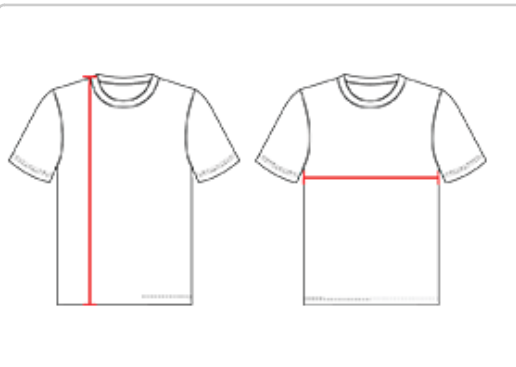

#192400 YOUTH

2B1 SLEEVELESS YOUTH TEE

- 100% Polyester moisture management/odor protection performance fabric
- Built-in self-fabric mask can easily be pulled over face to act as a barrier to the exterior environment
- Built-in mask contours and conforms to the face and has ear holes to provide maximum comfort and stability
- Badger Sport paneled shoulder for maximum movement
- Double-needle hem
- Badger heat seal logo on center back mask
- NFHS approved while Covid restrictions in place
- Patent Pending
- Note: We are not able to accept returns on this style

COLORS

SPECIFICATIONS

	XS	S	M	L	XL
Piece Weight measured in pounds	3.00	3.00	3.00	3.00	3.00
Spec Body Length measured in inches	21	23	25	26	27
Spec Chest Width measured in inches	15	16	17	18	19
Case Count # of units per case	36	36	36	36	36

HOW TO MEASURE

These product specifications reference a product's measurements. For sizing information and guidance, please reference our sizing charts.

BODY LENGTH

Measured on the front from the shoulder/neck intersection to the bottom of the garment.

CHEST WIDTH

Measured across the chest, 1" below the armhole seam.