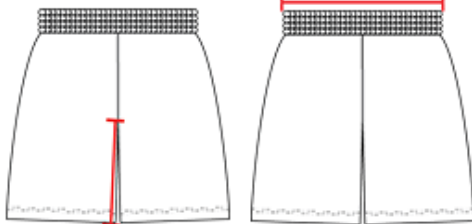

413500 MEN'S LINE EMBOSSED PANEL SHORT

- Badger heat seal logo on left hip
- Embossed side panels
- 100% Polyester moisture management/antimicrobial performance fabric
- 7" Inseam
- Double-needle hem
- Two deep side pockets
- 2" Covered elastic waistband and drawcord

COLORS

SPECIFICATIONS

	XS	S	M	L	XL	2XL	3XL	4XL
Piece Weight measured in pounds	0.39	0.39	0.39	0.39	0.39	0.39	0.39	0.39
Spec Inseam measured in inches	7	7	7	7	7	7	7	7
Case Count # of units per case	36	36	36	36	36	36	24	24

HOW TO MEASURE

These product specifications reference a product's measurements. For sizing information and guidance, please reference our sizing charts.

INSEAM

Measured from crotch point to bottom leg opening.

WAIST WIDTH

Measured across the top of the waist opening.