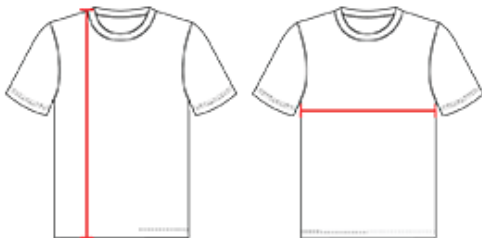

A105BY YOUTH

YOUTH NBABLANKREVERSIBLE GAMEJERSEY

- 100% Extreme Tear Drop Cationic Polyester Withmoisture Management Fibers
- Double Ply Extreme Tear Drop Fully Reversible Jersey
- Soft Cool Hand
- Lightweight Basketball Mock Mesh
- Contrasting Color Exposed Top Stitching Across Upper Chest On Front And Back On Both Colorway Sides Of Jersey
- Self-Material Main Body Set-In Mitered V-Neck With Bar Tack Reinforcement

COLORS

SPECIFICATIONS

	S	M	L	XL
Piece Weight measured in pounds	0.51	0.51	0.51	0.51
Case Count # of units per case	90	80	70	70

HOW TO MEASURE

These product specimcations reference a product's measurements. For sizing information and guidance, please reference our sizing charts.

BODY LENGTH

Measured on the front from the shoulder/neck intersection to the bottom of the garment.

CHEST WIDTH

Measured across the chest, 1" below the armhole seam.