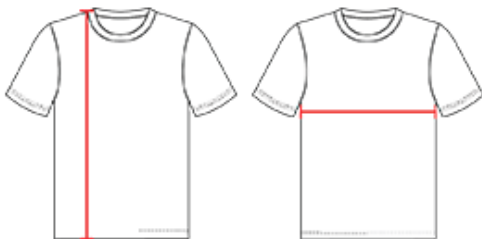

221000 YOUTH LINEUP YOUTH TEE

- 100% polyester moisture management/antimicrobial performance fabric
- Sublimated raglan sleeve panels
- Self-fabric collar
- Double-needle hem
- Badger heat seal logo on left sleeve

COLORS

SPECIFICATIONS

COLOR	XS	S	M	L	XL
Piece Weight measured in pounds	0.00	0.00	0.00	0.00	0.00
Case Count # of units per case	1	1	1	1	1

HOW TO MEASURE

These product specifications reference a product's measurements. For sizing information and guidance, please reference our sizing charts.

BODY LENGTH

Measured on the front from the shoulder/neck intersection to the bottom of the garment.

CHEST WIDTH

Measured across the chest, 1" below the armhole seam.