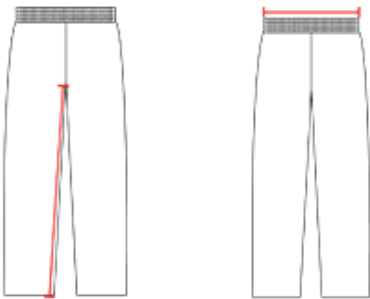

HOW TO MEASURE

These product specimcations reference a product's measurements.
For sizing information and guidance, please reference our sizing charts.

WAIST WIDTH

Measured across the top of the waist opening.

INSEAM

Measured from crotch point to bottom leg opening.