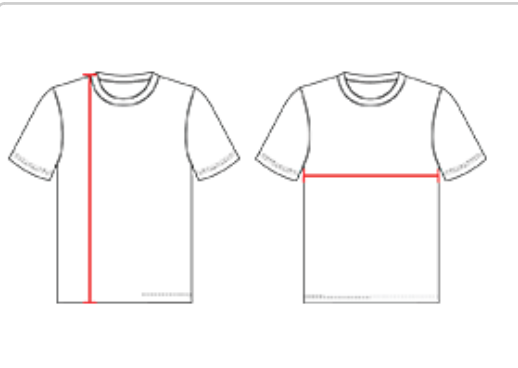

HOW TO MEASURE

These product specifications reference a product's measurements. For sizing information and guidance, please reference our sizing charts.

BODY LENGTH

Measured on the front from the shoulder/neck intersection to the bottom of the garment.

CHEST WIDTH

Measured across the chest, 1" below the armhole seam.