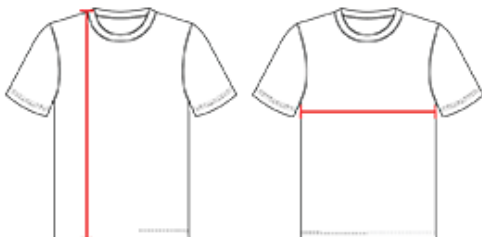

HOW TO MEASURE

These product specifications reference a product's measurements. For sizing information and guidance, please reference our sizing charts.

BODY LENGTH

Measured on the front from the shoulder/neck intersection to the bottom of the garment.

CHEST WIDTH

Measured across the chest, 1" below the armhole seam.