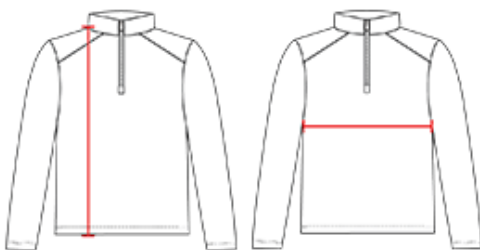

#BS0250 ADULT SUBLIMATED 1/4 ZIP

- 100% Polyester moisture management/odor protection performance fabric
- Badger Sport paneled shoulder for maximum movement
- Self-fabric collar with 8" locking zipper
- Double-needle hem
- Same mt as Badger 410200 B-Core 1/4 Zip

COLORS

NA | WH

SPECIFICATIONS

Piece Weight
measured in pounds

Case Count
of units per case

HOW TO MEASURE

These product specifications reference a product's measurements. For sizing information and guidance, please reference our sizing charts.

BODY LENGTH

Measured on the front from the shoulder/neck intersection to the bottom of the garment.

CHEST WIDTH

Measured across the chest, 1" below the armhole seam.