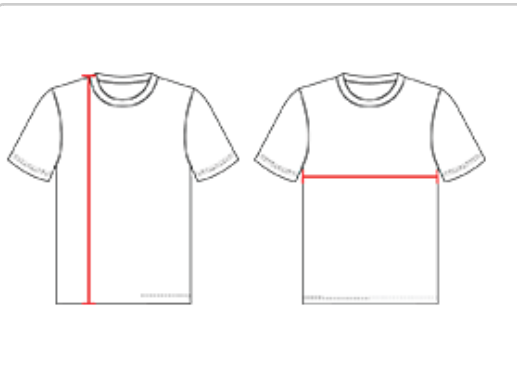

221100 YOUTH LINEUPL/YOUTH HOOD TEE

- 100% Polyester moisture management/antimicrobial performance fabric
- Sublimated raglan sleeve panels
- Self-fabric hood
- No drawcord
- Double-needle hem
- Badger heat seal logo on left sleeve

COLORS

SPECIFICATIONS

COLOR	XS	S	M	L	XL
Piece Weight measured in pounds	0.00	0.00	0.00	0.00	0.00
Case Count # of units per case	1	1	1	1	1

HOW TO MEASURE

These product specifications reference a product's measurements. For sizing information and guidance, please reference our sizing charts.

BODY LENGTH

Measured on the front from the shoulder/neck intersection to the bottom of the garment.

CHEST WIDTH

Measured across the chest, 1" below the armhole seam.