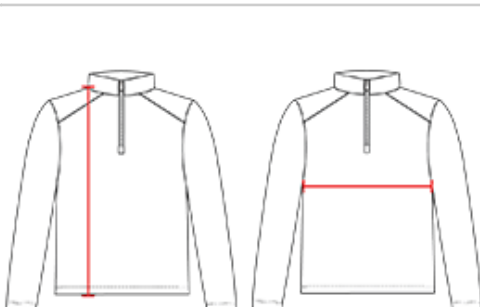

419800 WOMEN'S SPORT BLEND WOMEN'S 1/4 ZIP

- Badger heat seal logo on left sleeve
- Sublimated sport shoulder
- Badger Sport paneled shoulder for maximum movement
- Double-needle hem
- Thumbholes in sleeves
- collar and sleeves
- Self-fabric collar with 8" locking zipper
- 100% Polyester moisture management/antimicrobial fabric

COLORS

SPECIFICATIONS

COLOR	XS	S	M	L	XL	2XL
Piece Weight measured in pounds	0.36	0.36	0.36	0.36	0.36	0.36
Spec Body Length measured in inches	26	27	28	29	30	31
Spec Chest Width measured in inches	16 1/2	17 1/2	19	21	23	25
Case Count # of units per case	36	36	36	36	36	36

HOW TO MEASURE

These product specifications reference a product's measurements. For sizing information and guidance, please reference our sizing charts.

BODY LENGTH

Measured on the front from the shoulder/neck intersection to the bottom of the garment.

CHEST WIDTH

Measured across the chest, 1" below the armhole seam.