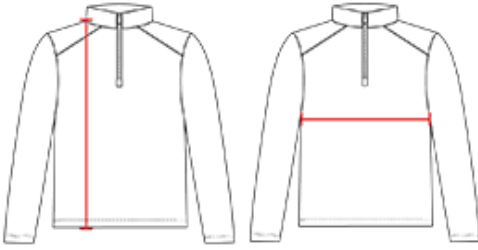

219900 YOUTH

B-CORES/SYOUTH 1/4 ZIP

- Badger heat seal logo on left sleeve
- Badger Sport paneled shoulder for maximum movement
- 100% Polyester moisture management/antimicrobial performance fabric
- Self-fabric collar with 5" locking zipper
- Contrast zipper and inner collar
- Double-needle hem

COLORS

SPECIFICATIONS

	XS	S	M	L	XL
Piece Weight measured in pounds	0.25	0.25	0.25	0.25	0.25
Spec Body Length measured in inches	21	23	25	26	27
Spec Chest Width measured in inches	15	16	17	18	19
Case Count # of units per case	36	36	36	36	36

HOW TO MEASURE

These product specifications reference a product's measurements.
For sizing information and guidance, please reference our sizing charts.

BODY LENGTH

Measured on the front from the shoulder/neck intersection to the bottom of the garment.