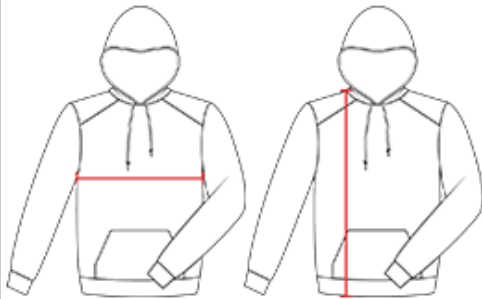

HOW TO MEASURE

These product specifications reference a product's measurements. For sizing information and guidance, please reference our sizing charts.

BODY LENGTH

Measured on the front from the shoulder/neck intersection to the bottom of the garment.

CHEST WIDTH

Measured across the chest, 1" below the armhole seam.