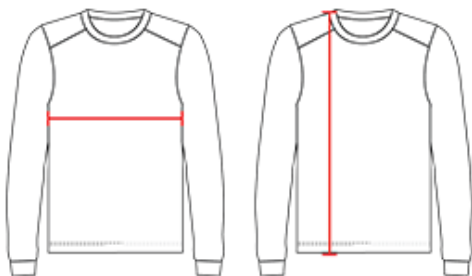

220400 YOUTH OMBREL/SYOUTH TEE

- Badger Sport paneled shoulder for maximum movement
- 100% Sublimated Polyester moisture management/ antimicrobial performance fabric
- Self-fabric collar
- Double-needle hem
- Badger heat seal logo on left sleeve

COLORS

SPECIFICATIONS

COLOR	XS	S	M	L	XL
Piece Weight measured in pounds	0.00	0.00	0.00	0.00	0.00
Case Count # of units per case	1	1	1	1	1

HOW TO MEASURE

These product specifications reference a product's measurements. For sizing information and guidance, please reference our sizing charts.

BODY LENGTH

Measured on the front from the shoulder/neck intersection to the bottom of the garment.

CHEST WIDTH

Measured across the chest, 1" below the armhole seam.