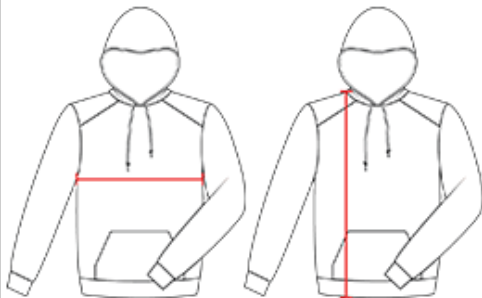

HOW TO MEASURE

These product specifications reference a product's measurements.
For sizing information and guidance, please reference our sizing charts.

BODY LENGTH

Measured on the front from the shoulder/neck intersection to the bottom of the garment.

CHEST WIDTH

Measured across the chest, 1" below the armhole seam.