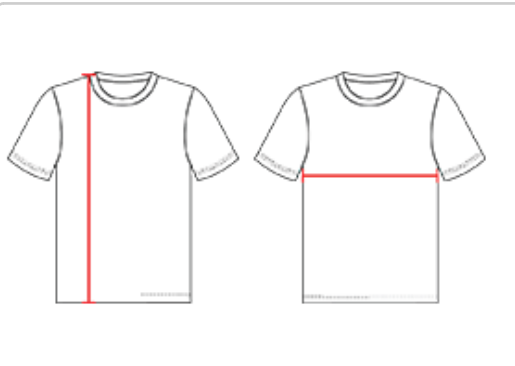

220300 YOUTH OMBRE YOUTH TEE

- 100% polyester moisture management/antimicrobial performance fabric
- Sublimated front and back body
- Badger Sport paneled shoulder for maximum movement
- Self-fabric collar
- Double-needle hem
- Badger heat seal logo on left sleeve

COLORS

SPECIFICATIONS

COLOR	XS	S	M	L	XL
Piece Weight measured in pounds	0.00	0.00	0.00	0.00	0.00
Case Count # of units per case	1	1	1	1	1

HOW TO MEASURE

These product specifications reference a product's measurements. For sizing information and guidance, please reference our sizing charts.

BODY LENGTH

Measured on the front from the shoulder/neck intersection to the bottom of the garment.

CHEST WIDTH

Measured across the chest, 1" below the armhole seam.