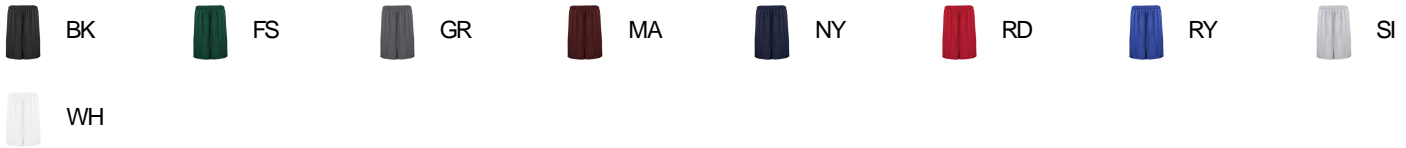

COLORS

SPECIFICATIONS

COLOR	S	S	M	M	L	L	XL	XL	2XL	2XL	2XL	3XL	3XL	3XL	4XL	4XL	4XL
Piece Weight measured in pounds	0.48	0.48	0.48	0.48	0.48	0.48	0.48	0.48	0.63	0.63	0.63	0.63	0.63	0.63	0.63	0.63	0.63
Case Count # of units per case	36	24	36	24	36	24	36	24	24	36	100	24	36	100	36	24	60