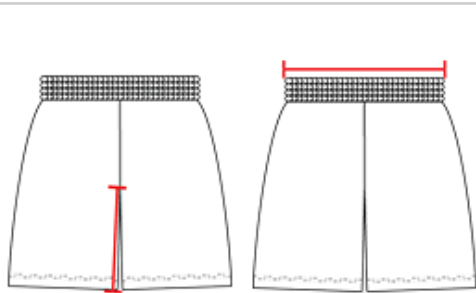

HOW TO MEASURE

These product specifications reference a product's measurements. For sizing information and guidance, please reference our sizing charts.

INSEAM

Measured from crotch point to bottom leg opening.

WAIST WIDTH

Measured across the top of the waist opening.