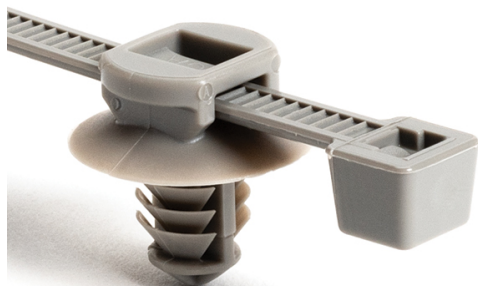

Specification Sheet

Part Number: 156-02613

2-Piece Cable Tie/Fir Tree Mount, 8.0"L, .024"-.138" Panel Thickness", PA46, Gray, 5,000/ctn

Article Number	156-02613
Type	T50RFT6ASET
Color	Gray (GY)
Features & Benefits	<ul style="list-style-type: none">•Friction tab inside the fir tree allows the tie to sit in mount without falling out prior to installation.•Fir tree provides low insertion effort yet demonstrates high extraction resistance.•Disc feature prevents rattling in high-vibration applications and protects against debris ingress
Quantity Per	carton

Product Description

HellermannTyton's fir tree mounts provide a secure grip in a mounting hole. The mount can slide along the cable tie to adjust orientation as needed. Fir tree mounts are designed to provide a low insertion force and high extraction force. This mount is sold unassembled with the cable tie.

Short Description	2-Piece Cable Tie/Fir Tree Mount, 8.0"L, .024"-.138" Panel Thickness", PA46, Gray, 5,000/ctn
Global Part Name	T50RFT6ASET-PA46-GY
Minimum Tensile Strength (Imperial)	50.0
Minimum Tensile Strength (Metric)	225.0
Length L (Imperial)	8.0
Length L (Metric)	203.2
Fixation Method	Fir Tree
Identification Plate Position	none
Releasable Closure	No
Tie Closure	plastic pawl
Variant	Inside Serrated
Bundle Diameter Min (Imperial)	0.16
Bundle Diameter Min (Metric)	4.0
Bundle Diameter Max (Imperial)	1.8
Bundle Diameter Max (Metric)	45.0
Panel Thickness Min (Metric)	0.6

Panel Thickness Max (Metric)	3.5
-------------------------------------	-----

Mounting Hole Diameter D (Imperial) 0.26

Mounting Hole Diameter D (Metric)	6.6 mm
--	--------

Material	Polyamide 4.6 (PA46)
-----------------	----------------------