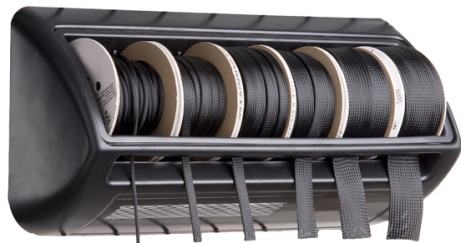

Specification Sheet

Part Number: 170-03031

Braided Sleeving, Merchandising Rack, ABS, Black, 1/pkg

Article Number

170-03031

Type

BSDISPLAY

Color

Black (BK)

Features & Benefits

- Holds six standard sized spools for easy dispensing and cut to length counter sales.
- Compact design saves space and allows for efficient handling and management of sleeving.
- Constructed of durable ABS plastic.
- Includes mounting hardware.

Product Description

Designed to save space and provide easy access when dispensing braided sleeving, this unit allows for the efficient handling and management of sleeving.

Short Description

Braided Sleeving, Merchandising Rack, ABS, Black, 1/pkg

Global Part Name

BSDISPLAY-ABS-BK

Width W (Imperial)	23.5
Width W (Metric)	59.7
Height H (Imperial)	6.0
Height H (Metric)	15.30
Depth D (imperial)	10.0
Depth D (metric)	25.4
Material	Acrylonitrile Butadiene Styrene (ABS)
Material Shortcut	ABS
Halogen free	Yes
Reach Complaint(Article 33)	Yes
ROHS Complaint	Yes
Package Quantity(Imperial)	1
Package Quantity (Metric)	1
Customs Number	4911100090
Weight (Metric)	0.46