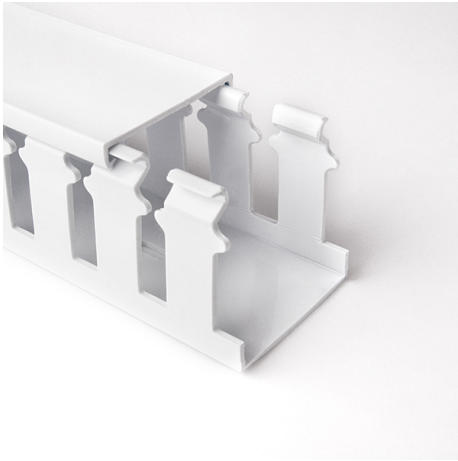

## Specification Sheet

Part Number: 181-15213

Strong fingers prevent unintended breaking.

Fingers are easily deflected outward, allowing easier positioning of the wires.

Restricted opening prevents unintended removal of wires and permits any individual wire to be traced without disconnection.

Nonpermanent adhesive allows repositioning prior to final installation.

Optional covers snap on and off easily, and their nonslip lining ensures they stay in place even under vibration.

Slotted Wall Wiring Duct, 1.5" x 2", Adhesive, PVC, White, 120ft/Carton

**Article Number** 181-15213

**Type** SLA1.5X2

**Color** White (WH)

**Quantity Per** carton

**Product Description** HellermannTyton Slotted Wall Duct features breakaway fingers that provide additional access for wire leads. Each section of the duct is provided with two score lines. The upper score line is used to break away fingers when a wider opening is required. The lower score line allows the sidewall to be smoothly cut for joints and Ts. Pressure-sensitive, rubber-based adhesive backing aids in temporary positioning.

<b>Short Description</b>	Slotted Wall Wiring Duct, 1.5" x 2", Adhesive, PVC, White, 120ft/Carton
<b>Global Part Name</b>	SLA1.5X2-PVC-WH
<b>Technical Description</b>	Adhesive
<b>Length L (Imperial)</b>	6.0
<b>Length L (Metric)</b>	1.83
<b>Fixation Method</b>	Adhesive
<b>Width W (Imperial)</b>	1.5
<b>Width W (Metric)</b>	38.1
<b>Height H (Imperial)</b>	2.07
<b>Height H (Metric)</b>	52.6
<b>Mounting Hole Centers (Imperial)</b>	4.0
<b>Material</b>	Polyvinylchloride (PVC)
<b>Material Shortcut</b>	PVC
<b>Flammability</b>	Self-Extinguishing