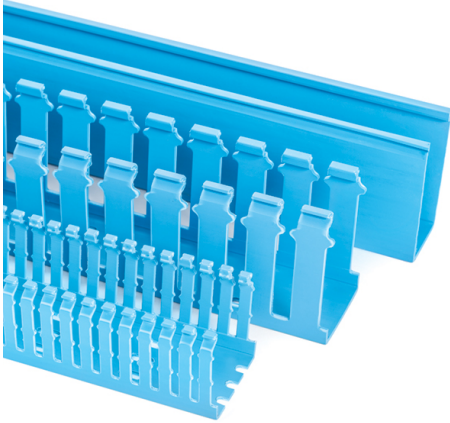

## Specification Sheet

Part Number: 181-23020

Solid wall construction provides excellent coverage to keep wires clean.

Durable material protects wires from damage, with long-lasting performance.

Available standard colors complement or contrast in light and dark environments.

Optional covers snap on and off easily, and are provided with a non-slip lining that insures the covers remain in place during vibration.

Solid-Wall Wiring Duct, 2" x 2", Non-Adhesive, PVC, Intrinsic Blue, 120 ft/carton

**Article Number** 181-23020

**Type** SD2X2

**Color** Intrinsic Blue (IBU)

**Quantity Per** carton

**Product Description** HellermannTyton's Pro-Duct, Solid Wall wiring duct efficiently routes and protects wire. Solid Wall wiring duct it designed for straight wire runs where break outs are not required. Pro-Duct, Solid Wall wiring duct is manufactured from high impact, rigid PVC, comes in standard colors of white, gray and black, and is available in 6-foot lengths.

<b>Short Description</b>	Solid-Wall Wiring Duct, 2" x 2", Non-Adhesive, PVC, Intrinsic Blue, 120 ft/carton
<b>Global Part Name</b>	SD2X2-PVC-BU
<b>Length L (Imperial)</b>	6.0
<b>Length L (Metric)</b>	1.83
<b>Width W (Imperial)</b>	2.0
<b>Width W (Metric)</b>	50.8
<b>Height H (Imperial)</b>	2.07
<b>Height H (Metric)</b>	52.60
<b>Mounting Hole Centers (Imperial)</b>	4.0
<b>Material</b>	Polyvinylchloride (PVC)
<b>Material Shortcut</b>	PVC
<b>Flammability</b>	Self-Extinguishing
<b>Halogen Free</b>	No
<b>Operating Temperature</b>	+122°F (+50°C)