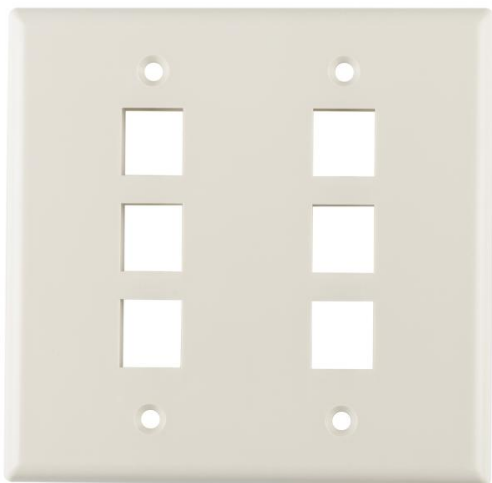

## Specification Sheet

Part Number: FPDGSIX-FW

Dual Gang 6 Port Flush Mount Faceplate, ABS 94V-0, Office White, 1/pkg

Article Number	854-39229
Type	FPDGSIX
Color	Office White (OEWH)
Features & Benefits	<ul style="list-style-type: none"><li>• Smooth finish, flush mount faceplate enables quick and easy installations.</li><li>• Plastic windows provide identification and also cover up the mounting screws.</li><li>• All faceplates come with color-matched mounting screws for a cleaner appearance.</li></ul>
Quantity Per	bag

### Product Description

HellermannTyton offers a faceplate to fit into the breakout areas of most modular furniture brands including Herman Miller® Haworth®, HON®, and Steelcase®. The 3 or 4 port faceplate easily snaps into standard modular furniture openings. It can accommodate HellermannTyton modular jacks and multimedia modules, providing solutions for voice, coax, audio, video and fiber applications. The furniture faceplate ports can be identified with HellermannTyton faceplate labels.

**Short Description**

Dual Gang 6 Port Flush Mount Faceplate, ABS 94V-0, Office White, 1/pkg

**Global Part Name**

FPDGSIX

**Technical Description**

Dual Gang 6 Port Flush Mount Faceplate, Office White

**Port Count**