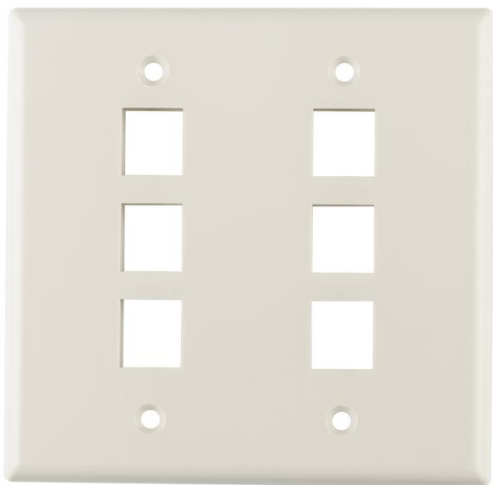

## Specification Sheet

Part Number: FPDGSIX-FW

Dual Gang 6 Port Flush Mount Faceplate, ABS 94V-0, Office White, 1/pkg

**Article Number** 854-39229

**Type** FPDGSIX

**Color** Office White (OEWH)

**Features & Benefits**

- Smooth finish, flush mount faceplate enables quick and easy installations.
- Plastic windows provide identification and also cover up the mounting screws.
- All faceplates come with color-matched mounting screws for a cleaner appearance.

**Quantity Per** bag

<b>Product Description</b>	HellermannTyton offers a faceplate to fit into the breakout areas of most modular furniture brands including Herman Miller® Haworth®, HON®, and Steelcase®. The 3 or 4 port faceplate easily snaps into standard modular furniture openings. It can accommodate HellermannTyton modular jacks and multimedia modules, providing solutions for voice, coax, audio, video and fiber applications. The furniture faceplate ports can be identified with HellermannTyton faceplate labels.
<b>Short Description</b>	Dual Gang 6 Port Flush Mount Faceplate, ABS 94V-0, Office White, 1/pkg
<b>Global Part Name</b>	FPDGSIX
<b>Technical Description</b>	Dual Gang 6 Port Flush Mount Faceplate, Office White
<b>Port Count</b>	6
<b>Variant</b>	Standard
<b>Material</b>	Acrylonitrile Butadiene Styrene (ABS94V-0)
<b>Material Shortcut</b>	ABS94V-0
<b>UL Listed (US and Canada)</b>	Yes
<b>UL Listed (US)</b>	Yes
<b>Package Quantity(Imperial)</b>	1