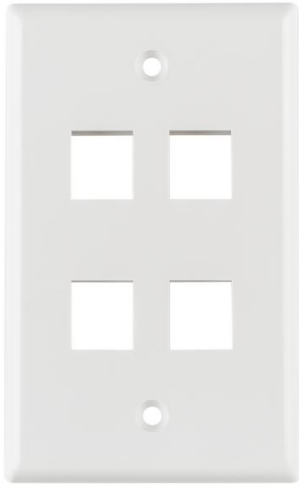

## Specification Sheet

Part Number: FPQUAD-W

Standard Single Gang 4 Port Faceplate, ABS 94V-0, White, 1/pkg

**Article Number**

854-39289

**Type**

FPQUAD

**Color**

White (WH)

**Features & Benefits**

- Smooth finish, flush mount faceplate enables quick and easy installations.
- Plastic windows provide identification and also cover up the mounting screws.
- All faceplates come with color-matched mounting screws for a cleaner appearance.

**Quantity Per**

bag

<b>Product Description</b>	HellermannTyton offers a faceplate to fit into the breakout areas of most modular furniture brands including Herman Miller® Haworth®, HON®, and Steelcase®. The 3 or 4 port faceplate easily snaps into standard modular furniture openings. It can accommodate HellermannTyton modular jacks and multimedia modules, providing solutions for voice, coax, audio, video and fiber applications. The furniture faceplate ports can be identified with HellermannTyton faceplate labels.
<b>Short Description</b>	Standard Single Gang 4 Port Faceplate, ABS 94V-0, White, 1/pkg
<b>Global Part Name</b>	FPQUAD
<b>Technical Description</b>	Standard Single Gang 4 Port Faceplate, White
<b>Port Count</b>	4
<b>Variant</b>	Standard
<b>Material</b>	Acrylonitrile Butadiene Styrene (ABS94V-0)
<b>Material Shortcut</b>	ABS94V-0
<b>UL Listed (US and Canada)</b>	Yes
<b>UL Listed (US)</b>	Yes
<b>Package Quantity(Imperial)</b>	1