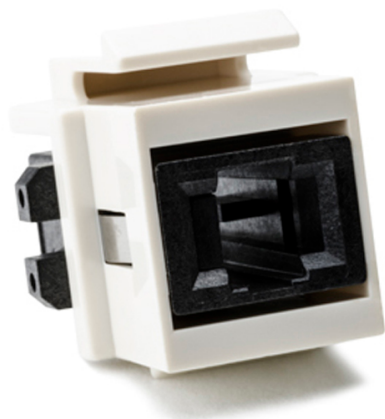

Specification Sheet

Part Number: MTRJINSERT-FW

MTRJ Fiber Module, Office White, 1/pkg

Article Number	854-44241
Type	MTRJINSERT
Color	Office White (OEWH)
Features & Benefits	<ul style="list-style-type: none">• The connector module is a keystone footprint that inserts into HellermannTyton's standard flush wall plates.
Quantity Per	bag
Product Description	HellermannTyton provides modules for various types of connectors. Available in three colors, these modules are adaptable to HellermannTyton faceplates, surface mount boxes and modular panels.
Short Description	MTRJ Fiber Module, Office White, 1/pkg
Global Part Name	MTRJINSERT

Technical Description

MTRJ Fiber Module, Office White

Package Quantity(Imperial)

1

Package Quantity (Metric)

1

Customs Number

9030400000