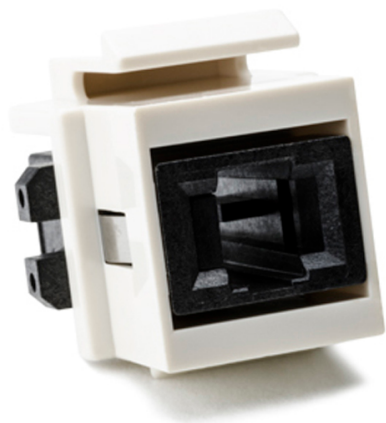

Specification Sheet

Part Number: MTRJINSERT-FW

MTRJ Fiber Module, Office White, 1/pkg

Article Number	854-44241
Type	MTRJINSERT
Color	Office White (OEWH)
Features & Benefits	<ul style="list-style-type: none">• The connector module is a keystone footprint that inserts into HellermannTyton's standard flush wall plates.
Quantity Per	bag
Product Description	HellermannTyton provides modules for various types of connectors. Available in three colors, these modules are adaptable to HellermannTyton faceplates, surface mount boxes and modular panels.
Short Description	MTRJ Fiber Module, Office White, 1/pkg

Global Part Name MTRJINSERT

Technical Description MTRJ Fiber Module, Office White

Package Quantity(Imperial) 1

Package Quantity (Metric) 1

Customs Number 8536700000